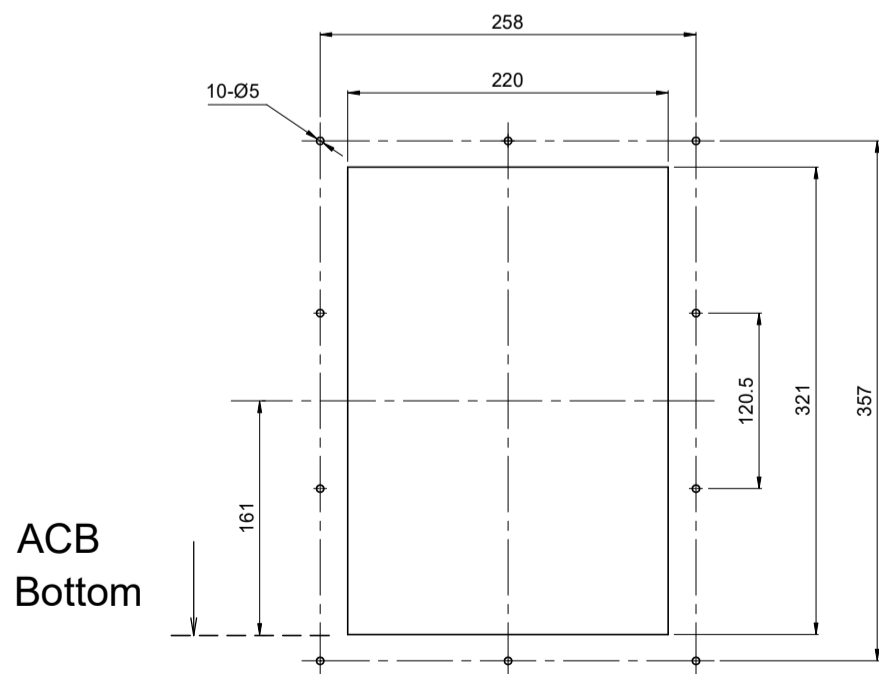

Draw-out type BW1600-CN/SN 3P/4P

Draw-out type

In	a (mm)
630-1000A	10
1250, 1600A	18

Door Frame Dimensions

Normal Type

Longer Type