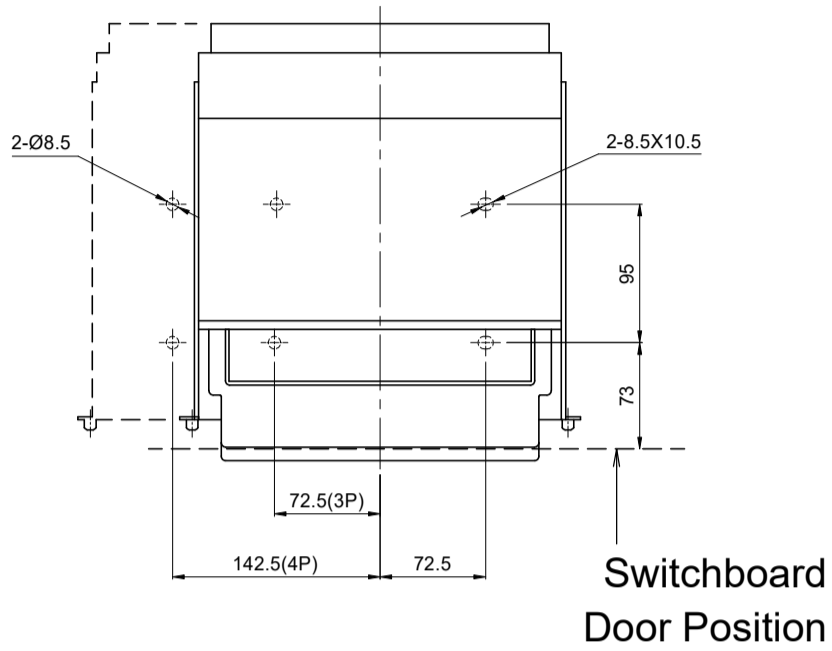

Draw-out type BW1600-CN/SN 3P/4P

Draw-out type

In	a (mm)
630-1000A	10
1250, 1600A	18

Door Frame Dimensions

Normal Type

Longer Type