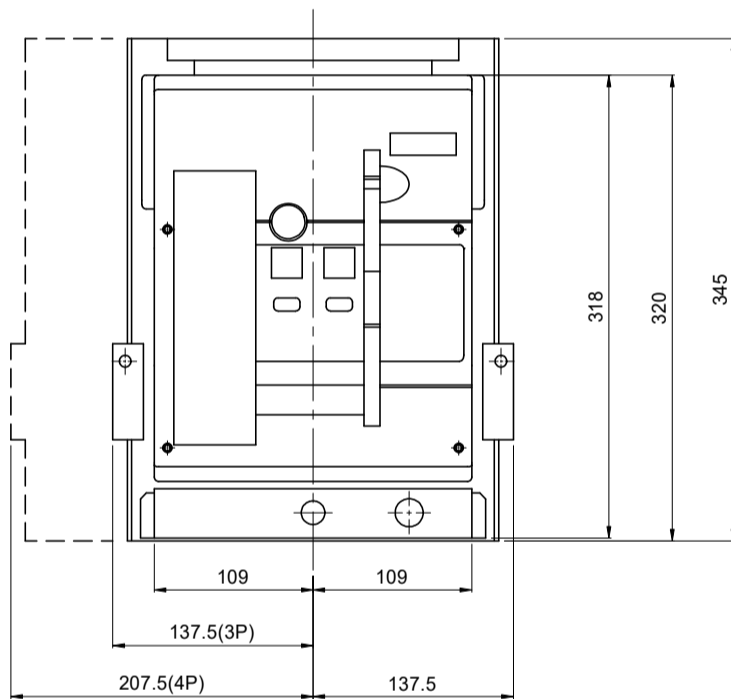

Draw-out type BW1600-CN/SN 3P/4P

Draw-out type

In	a (mm)
630-1000A	10
1250, 1600A	18

Door Frame Dimensions

Normal Type

Longer Type