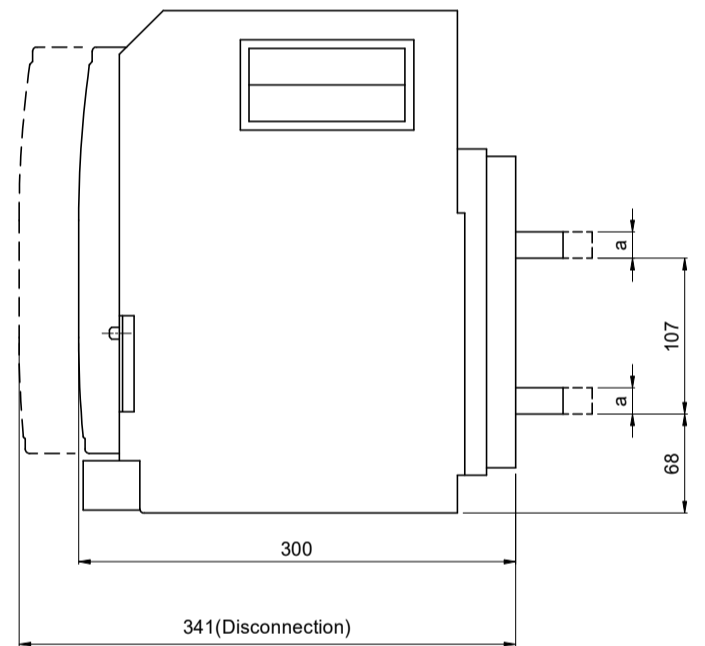

Draw-out type BW1600-CN/SN 3P/4P

Draw-out type

In	a (mm)
630-1000A	10
1250, 1600A	18

Door Frame Dimensions

Normal Type

Longer Type