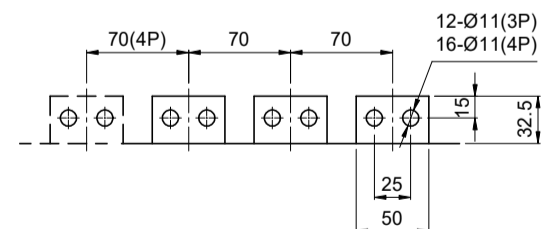

Draw-out type BW1600-CN/SN 3P/4P

Draw-out type

In	a (mm)
630-1000A	10
1250, 1600A	18

Door Frame Dimensions

Normal Type

Longer Type