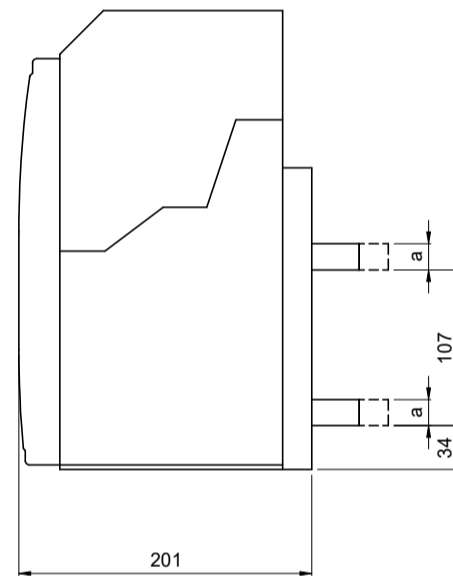

# Fixed type BW1600-CN/SN 3P/4P

## Fixed type

In	a (mm)
630-1000A	10
1250, 1600A	18

Door Frame Dimesions

Normal Type

Longer Type