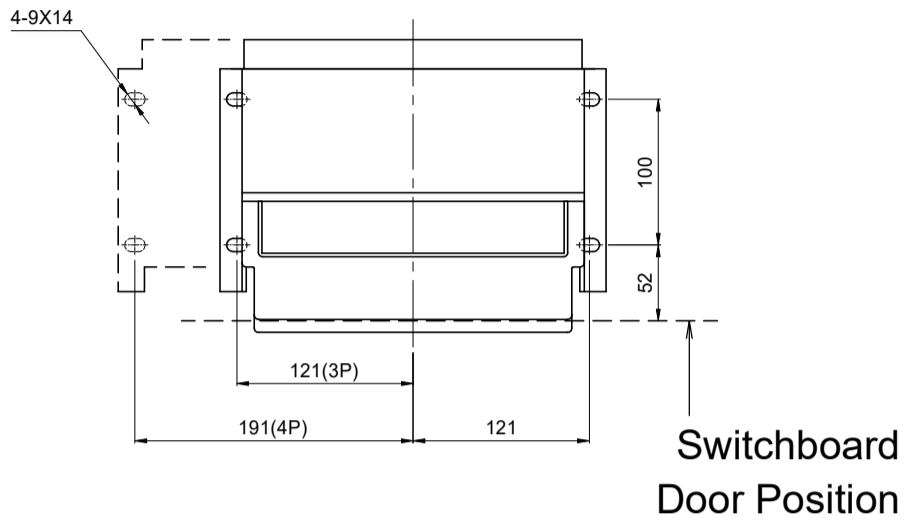

# Fixed type BW1600-CN/SN 3P/4P

## Fixed type

In	a (mm)
630-1000A	10
1250, 1600A	18

Door Frame Dimesions

Normal Type

Longer Type