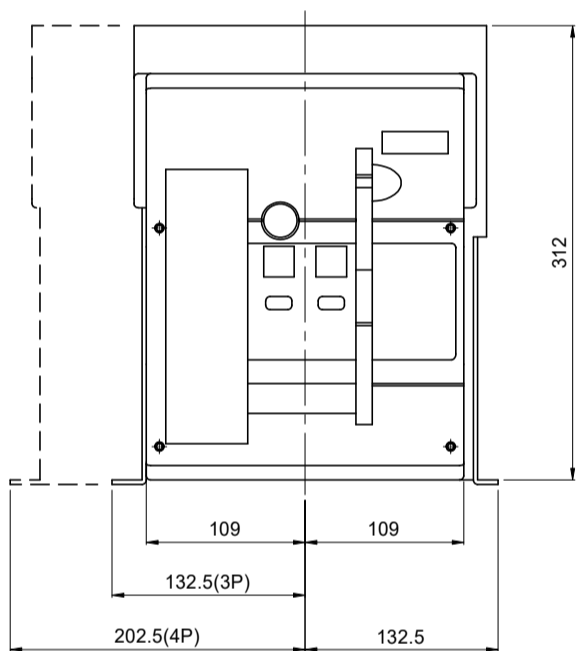

# Fixed type BW1600-CN/SN 3P/4P

## Fixed type

In	a (mm)
630-1000A	10
1250, 1600A	18

Door Frame Dimesions

Normal Type

Longer Type