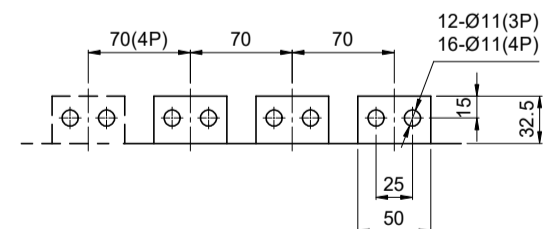

# Fixed type BW1600-CN/SN 3P/4P

## Fixed type

In	a (mm)
630-1000A	10
1250, 1600A	18

Door Frame Dimesions

Normal Type

Longer Type