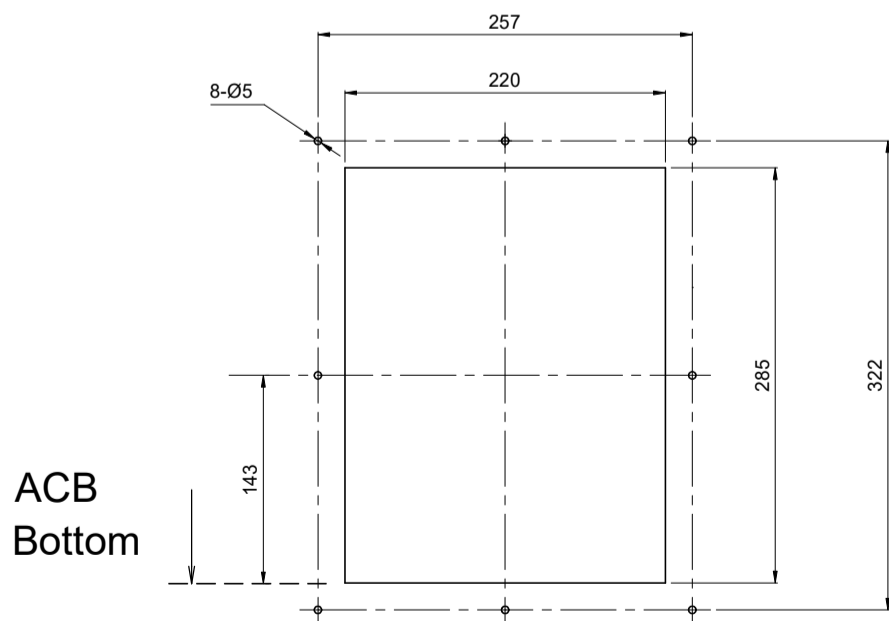

# Fixed type BW1600-CN/SN 3P/4P

## Fixed type

In	a (mm)
630-1000A	10
1250, 1600A	18

Door Frame Dimesions

Normal Type

Longer Type