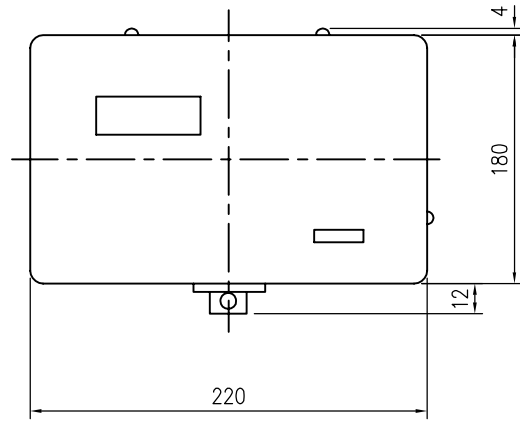

Mounting holes for
M6 screws
(4 places)

b

b

c

c

d

d

CHANGE

A

THIRD ANGLE PROJECTION

Category	Enclosed Reversing D.O.L starters
----------	--------------------------------------

UNIT: mm

Model	MS-2xP16 ,MS-2xP21 , MS-2xP25
-------	----------------------------------