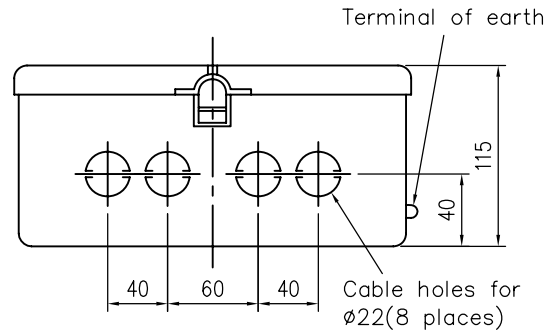

Mounting holes for
M6 screws
(4 places)

b

b

c

c

d

d

CHANGE

A

THIRD ANGLE PROJECTION

Category	Enclosed Reversing D.O.L starters
----------	--------------------------------------

UNIT: mm

Model	MS-2xP16 ,MS-2xP21 , MS-2xP25
-------	----------------------------------