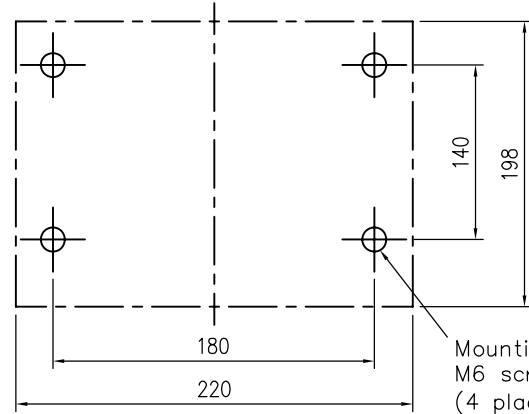

Mounting holes for
M6 screws
(4 places)

b

b

c

c

d

d

CHANGE

A

THIRD ANGLE PROJECTION

Category	Enclosed Reversing D.O.L starters
----------	--------------------------------------

UNIT: mm

Model	MS-2xP16 ,MS-2xP21 , MS-2xP25
-------	----------------------------------